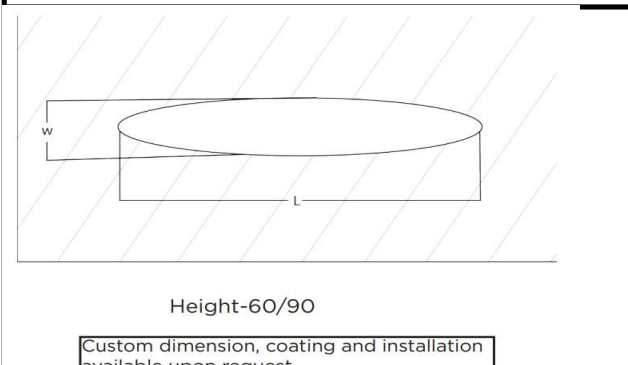

Sovitron Interior Pvt.Ltd.

Model Name	Disc Oval Recessed /DLADSOVDRD-35
Description	Architectural Light

Technical description	Image
-----------------------	-------

Dimension	Custom Dimension H=60/90/95mm
Frame	Aluminium
Color Tempertaure	5700K
Power	35W
Total Luminous Flux	3500 lm
Efficacy	100 lm/W
IP rating	50
Color Rendering	≥80
Mounting	Pendant
Optics	White Opal Diffuser
Dimming	NON-Dimmable
Operating Voltage	220-240 VAC
Standard Lifetime	L70 minimum at 50,000 burning hours

Dimension diagram

Remarks:-

Address: Plot #7 Saroorpur-Nangla Industrial Area,Ballabgarh-Sohna Road,Faridabad-121005
Email: info@sovitron.com